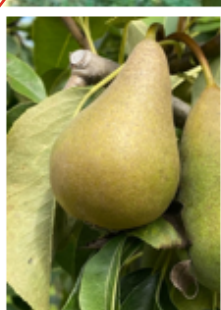

~~PMJ Lavender~~

~~**Age/Size:** 3-6"
Full sun to moderate shade. Soil preference: well drained. Bright lavender pink flowers. 3-6 feet spread.~~

Fruit Trees - Sold Individually

Apple-CrimsonCrisp®

Age/Size: 2-yr Budded VF
Medium size with crimson red color. Very firm, crisp texture with a tart, complex flavor. Matures mid-season. Fruit will keep in cold storage for 6 months. Scab resistant. (Must be planted next to other apples for pollination).

~~Apple-Mosaic™~~

~~**Age/Size:** 2-yr Budded
Medium size can be picked while green or can hang and be picked solid yellow. Produces high yields, and it stores well. Scab resistant. (Must be planted next to other apples for pollination).~~

~~Peach-Contender~~

~~**Age/Size:** 2-yr Budded
A high-quality, freestone variety ripening in the Loring season. Fruit is very firm and large with excellent color. The trees are hardy and very productive. Yellow flesh.~~

~~Cherry-Stardust™~~

~~**Age/Size:** 2-yr Budded VF
Orange flushed, firm creamy white flesh, excellent flavor, self fertile, ripening month mid-July.~~

Pear-Harrow Sweet

Age/Size: 2-yr Budded
A late-season pear ripens approx. 3 weeks after Bartlett. Good resistance to fire blight. The fruit size and appearance are similar to that of Bartlett; it does develop an attractive blush. (Must be planted next to other pears for pollination).