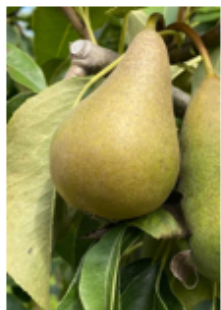

Age/Size: 3-6"
Full sun to moderate shade. Soil preference: well drained. Bright lavender pink flowers. 3-6 feet spread.

Fruit Trees - Sold Individually

Apple-CrimsonCrisp®

Age/Size: 2-yr Budded VF
Medium size with crimson red color. Very firm, crisp texture with a tart, complex flavor. Matures mid-season. Fruit will keep in cold storage for 6 months. Scab resistant. (Must be planted next to other apples for pollination).

Apple-Mosaic™

Age/Size: 2-yr Budded
Medium size can be picked while green or can hang and be picked solid yellow. Produces high yields, and it stores well. Scab resistant. (Must be planted next to other apples for pollination).

Peach-Contender

Age/Size: 2-yr Budded
A high-quality, freestone variety ripening in the Loring season. Fruit is very firm and large with excellent color. The trees are hardy and very productive. Yellow flesh.

Cherry-Stardust™

Age/Size: 2-yr Budded VF
Orange flushed, firm creamy-white flesh, excellent flavor, self-fertile, ripening month mid-July.

Pear-Harrow Sweet

Age/Size: 2-yr Budded
A late-season pear ripens approx. 3 weeks after Bartlett. Good resistance to fire blight. The fruit size and appearance are similar to that of Bartlett; it does develop an attractive blush. (Must be planted next to other pears for pollination).